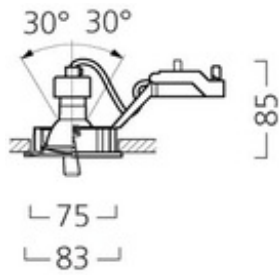

## Physical data

<b>Maximum distance from luminaire (cm)</b>	100
<b>Colour</b>	White
<b>Lamp included</b>	Yes
<b>Included lamp</b>	0026749
<b>IP rating</b>	23
<b>Vertical tilt (°)</b>	25°
<b>IK rating</b>	2
<b>Cutout shape</b>	Round
<b>Diameter (mm)</b>	75
<b>Recessed depth (mm)</b>	85
<b>Diffuser finish</b>	Clear
<b>Diffuser material</b>	Glass
<b>Emergency</b>	Without

### TECHNICAL DRAWINGS

---

75 Swing  
minimum recess dimensions:  
200x200x85mm